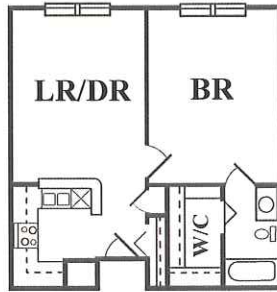

Unit Floor Plans

The DaVinci

1 Bedroom / Livingroom
1 Bath
450 square feet

The Renoir

1 Bedroom / Livingroom
1 Bath
500 square feet

The Raphael

1 Bedroom / Livingroom
1 Bath
600 square feet

The Michelangelo

1 Living/Dining Room
2 Bedroom • 2 Bath
900 square feet

The Rembrandt

1 Living/Dining Room
2 Bedroom • 2 Bath
850 square feet

The King Louis Penthouse

1 Living/Dining Room
2 Bedroom • 2 Bath
1200 square feet