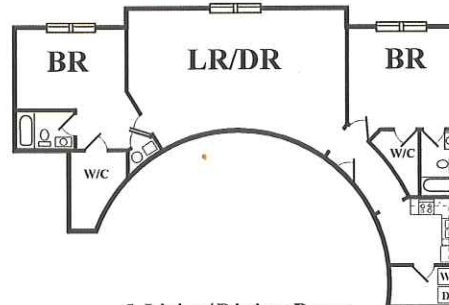

Unit Floor Plans

The DaVinci

1 Bedroom / Livingroom
1 Bath
450 square feet

The Renoir

1 Bedroom / Livingroom
1 Bath
500 square feet

The Raphael

1 Bedroom / Livingroom
1 Bath
600 square feet

The Michelangelo

1 Living/Dining Room
2 Bedroom • 2 Bath
900 square feet

The Rembrandt

1 Living/Dining Room
2 Bedroom • 2 Bath
850 square feet

The King Louis Penthouse

1 Living/Dining Room
2 Bedroom • 2 Bath
1200 square feet