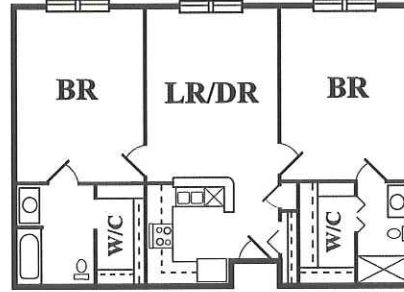

Unit Floor Plans

The DaVinci

1 Bedroom / Livingroom
1 Bath
450 square feet

The Renoir

1 Bedroom / Livingroom
1 Bath
500 square feet

The Raphael

1 Bedroom / Livingroom
1 Bath
600 square feet

The Michelangelo

1 Living/Dining Room
2 Bedroom • 2 Bath
900 square feet

The Rembrandt

1 Living/Dining Room
2 Bedroom • 2 Bath
850 square feet

The King Louis Penthouse

1 Living/Dining Room
2 Bedroom • 2 Bath
1200 square feet