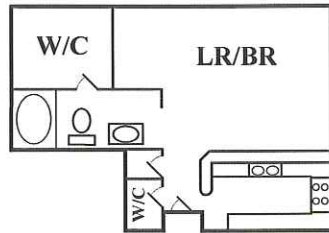

Unit Floor Plans

The DaVinci

1 Bedroom / Livingroom
1 Bath
450 square feet

The Renoir

1 Bedroom / Livingroom
1 Bath
500 square feet

The Raphael

1 Bedroom / Livingroom
1 Bath
600 square feet

The Michelangelo

1 Living/Dining Room
2 Bedroom • 2 Bath
900 square feet

The Rembrandt

1 Living/Dining Room
2 Bedroom • 2 Bath
850 square feet

The King Louis Penthouse

1 Living/Dining Room
2 Bedroom • 2 Bath
1200 square feet