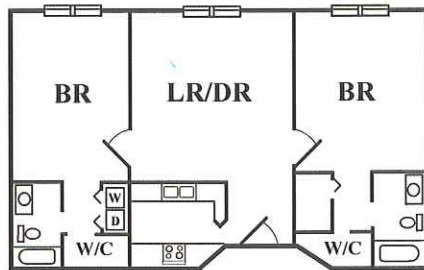

Unit Floor Plans

The DaVinci

1 Bedroom / Livingroom
1 Bath
450 square feet

The Renoir

1 Bedroom / Livingroom
1 Bath
500 square feet

The Raphael

1 Bedroom / Livingroom
1 Bath
600 square feet

The Michelangelo

1 Living/Dining Room
2 Bedroom • 2 Bath
900 square feet

The Rembrandt

1 Living/Dining Room
2 Bedroom • 2 Bath
850 square feet

The King Louis Penthouse

1 Living/Dining Room
2 Bedroom • 2 Bath
1200 square feet